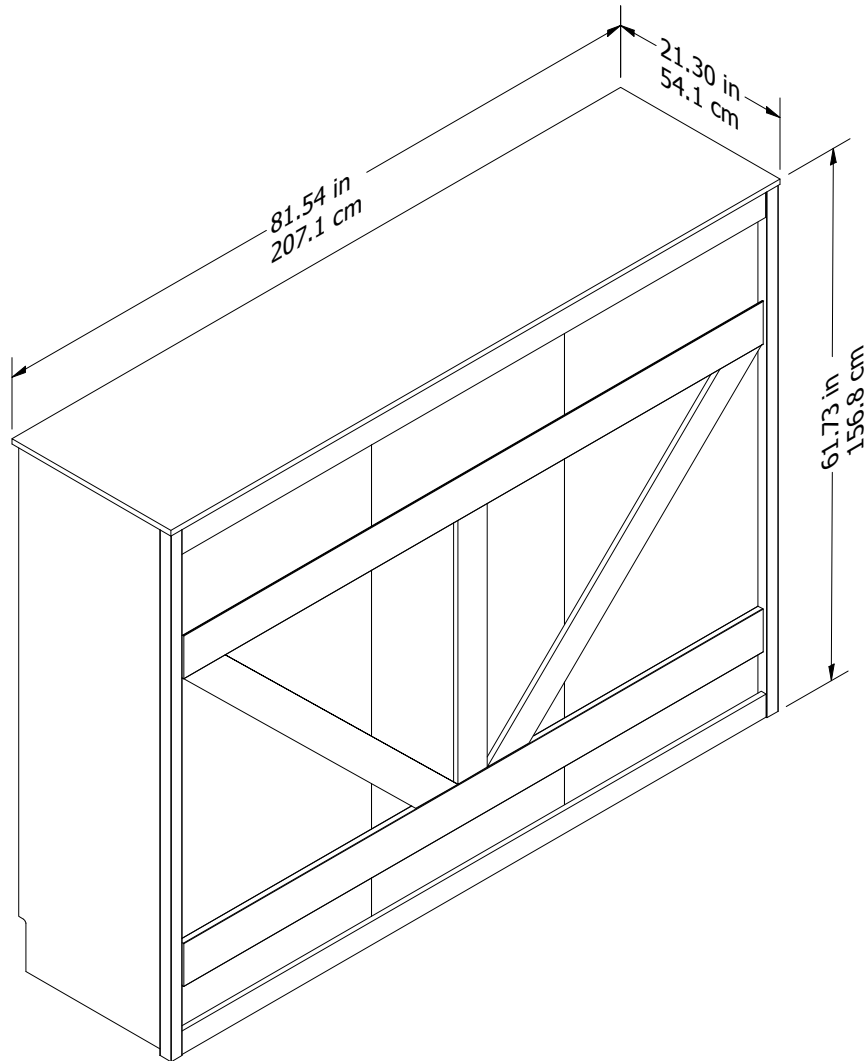

4906

Wood Breakdown:
PB 52% & 3% MDF
Total storage: 48.30 cubic feet

Overall Product Size:
61.73 in. H x 81.54 in. W x 21.3 in. D
156.8 cm H x 207.1 cm W x 54.1 cm D

FULL SIZE MATTRESS
* up to 10" thick
* max weight 60 lbs (27.2 kgs)
* min weight 30 lbs (13.6 kgs)

600 lbs
(272 kgs)
plus mattress weight

Maximum Weight Capacities
Unit Weight: 282.5 lbs (128.1 kg)