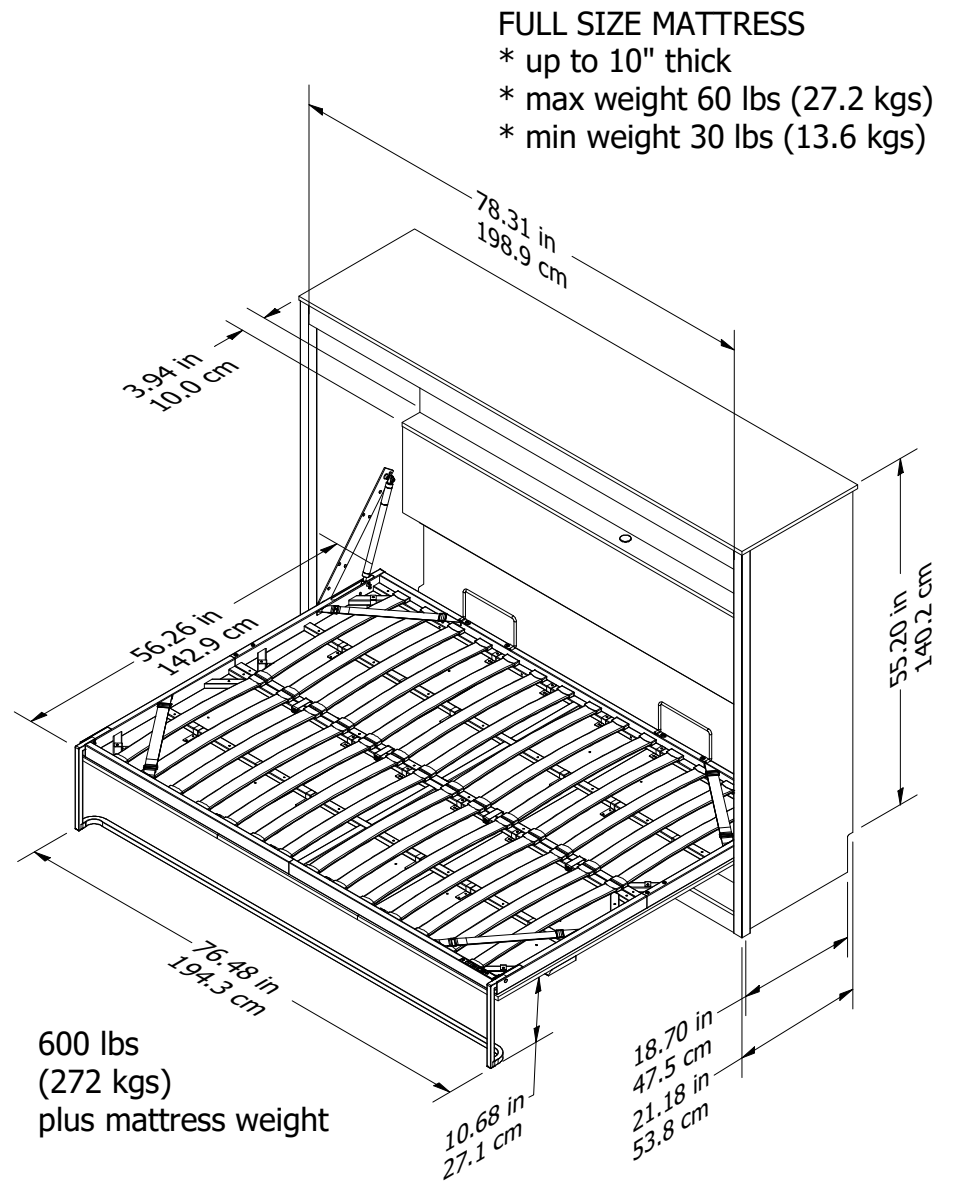

4906

Wood Breakdown:
PB 52% & 3% MDF
Total storage: 48.30 cubic feet

Overall Product Size:
61.73 in. H x 81.54 in. W x 21.3 in. D
156.8 cm H x 207.1 cm W x 54.1 cm D

FULL SIZE MATTRESS
* up to 10" thick
* max weight 60 lbs (27.2 kgs)
* min weight 30 lbs (13.6 kgs)

600 lbs
(272 kgs)
plus mattress weight

Maximum Weight Capacities
Unit Weight: 282.5 lbs (128.1 kg)